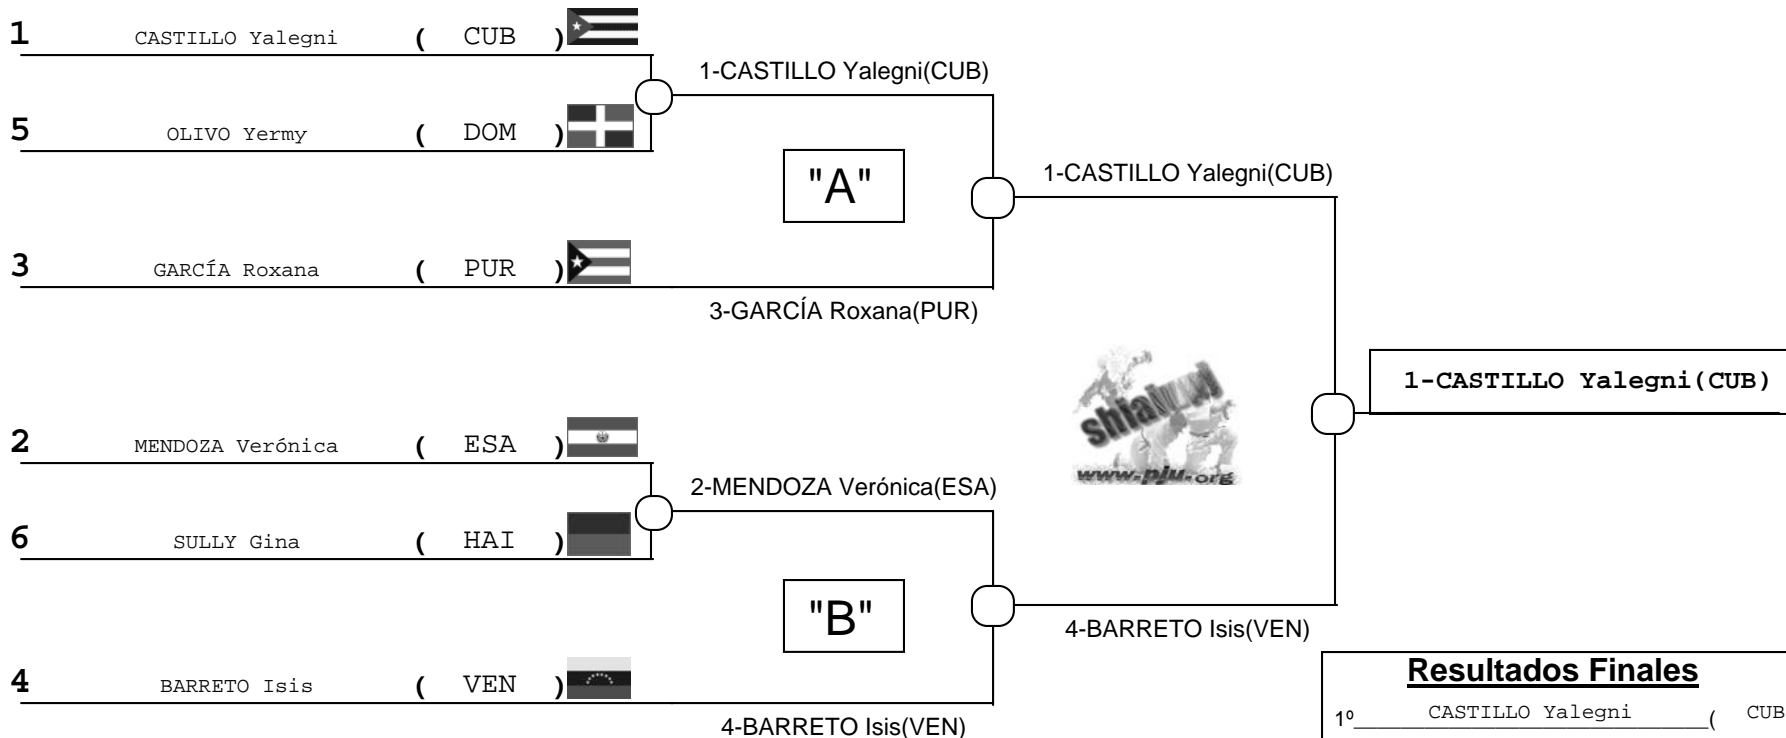

UNIÓN PANAMERICANA DE JUDO

FEDRACIÓN COLOMBIANA DE JUDO

JUEGOS CENTROAMERICANOS Y DEL CARIBE

Cartagena, Colombia

-- [25/7/2006] _ [29/7/2006]

6 Competidores Competitors	Repechage Doble Cruzado Double Crossed	AREA MAT
# Competitors: 6	Estimated Time (min): 40	# Combats: 8

Adulto
70 kg
Femenino

Resultados Finales

1°	CASTILLO Yalegni	(CUB)
2°	BARRETO Isis	(VEN)
3°	MENDOZA Verónica	(ESA)
3°	GARCÍA Roxana	(PUR)
5°		( )
5°		( )
7°		( )
7°		( )

"A"	5-OLIVO Yermy(DOM)	2-MENDOZA Verónica(ESA)
R		
E	2-MENDOZA Verónica(ESA)	3-GARCÍA Roxana(PUR)
P		
E	6-SULLY Gina(HAI)	3-GARCÍA Roxana(PUR)
C		
H	3-GARCÍA Roxana(PUR)	
A		
G		
E		
"B"