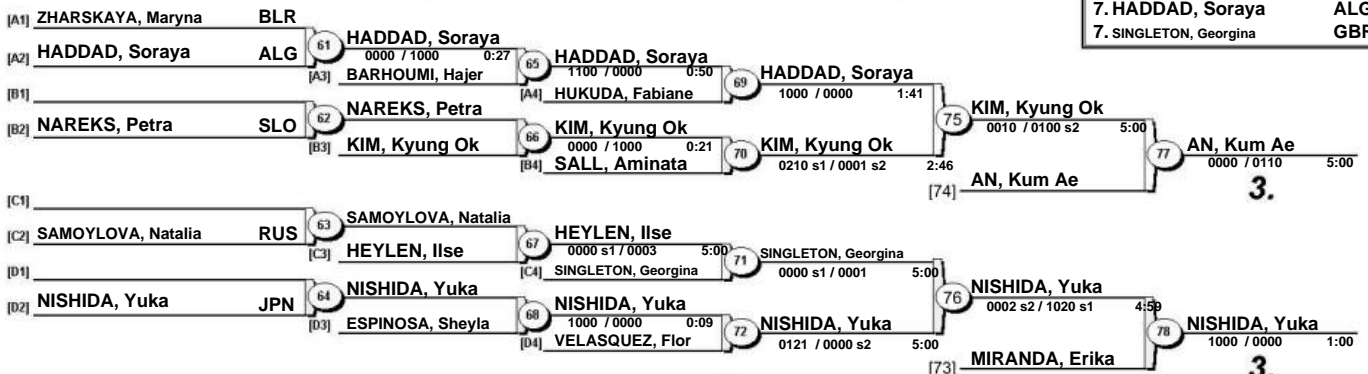

World Championships 2007

(BRA Rio de Janeiro, 13-16 September 2007)

-48 kg

41 Judoka

Repechage

World Championships 2007

(BRA Rio de Janeiro, 13-16 September 2007)

-52 kg

45 Judoka

Repechage

World Championships 2007

(BRA Rio de Janeiro, 13-16 September 2007)

-57 kg

47 Judoka

Repechage

World Championships 2007