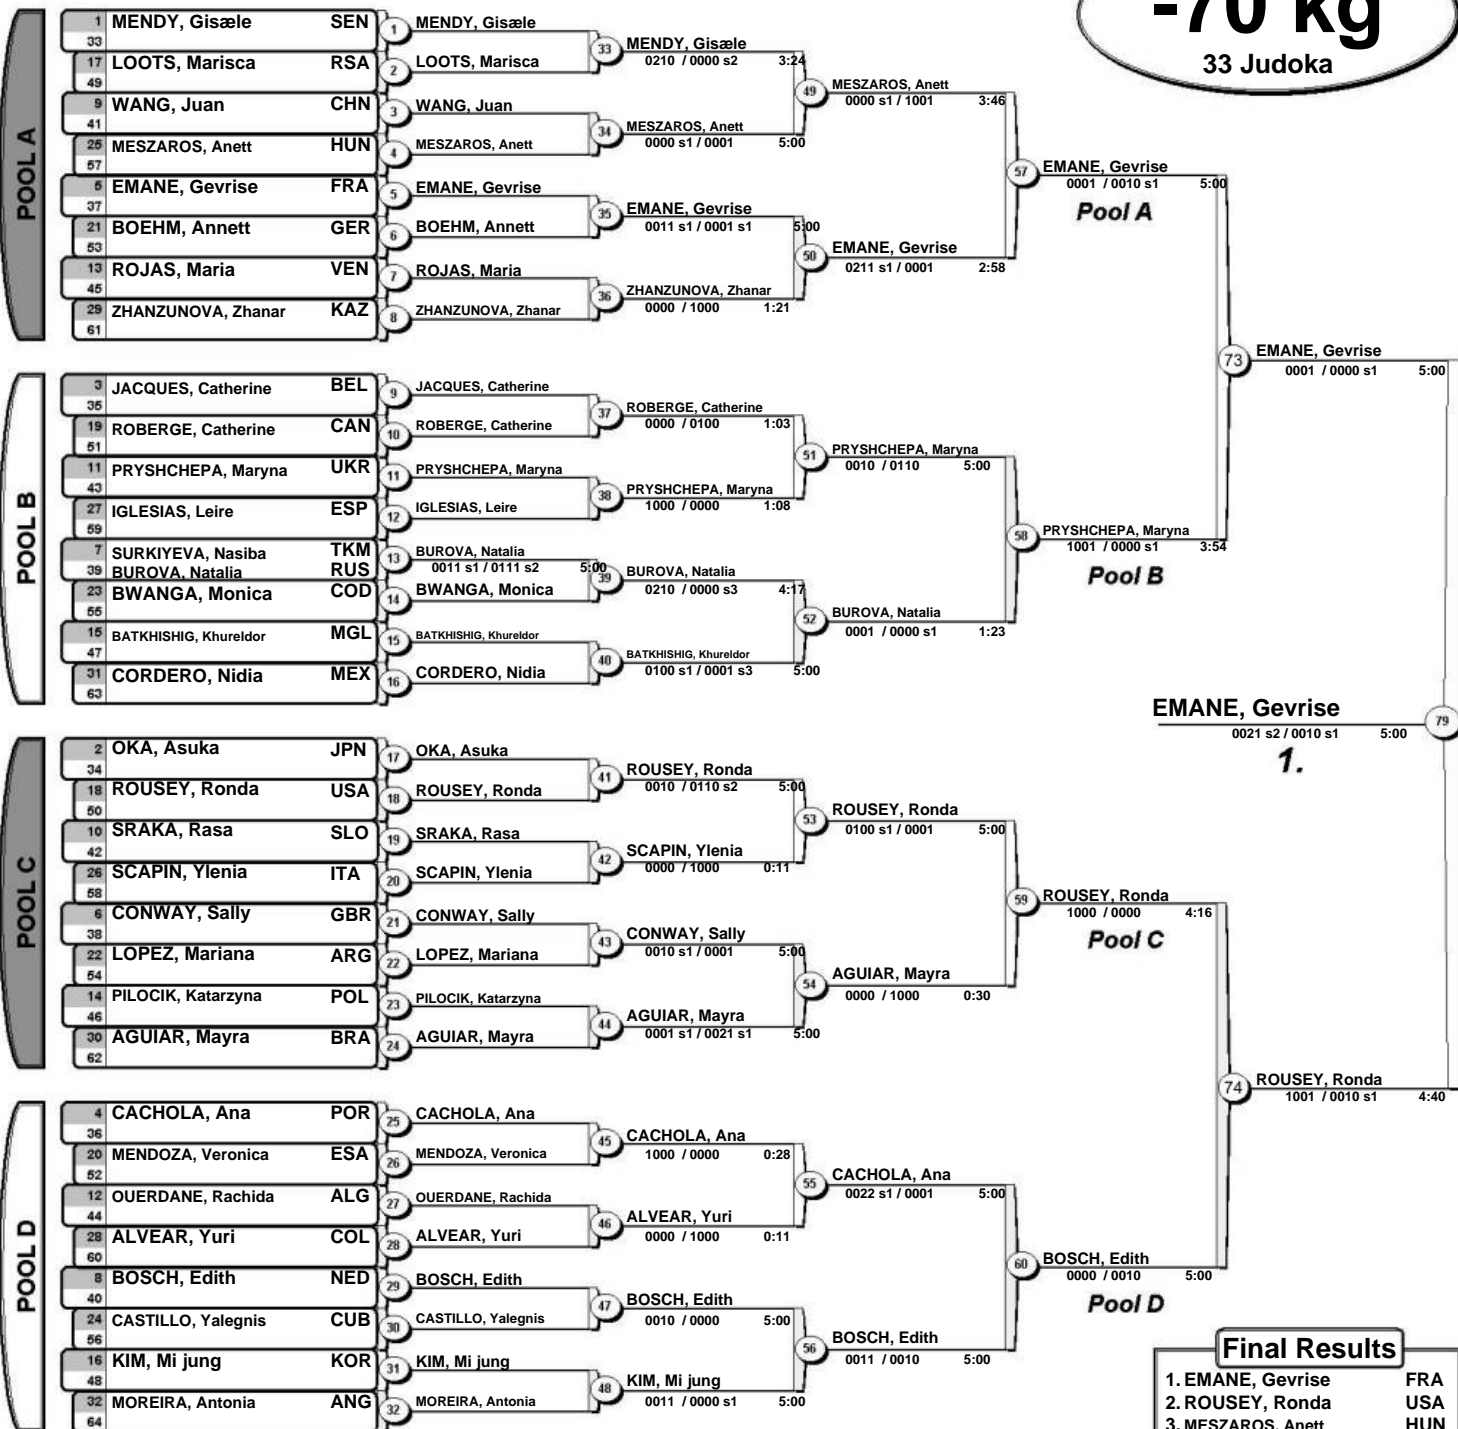

(BRA Rio de Janeiro, 13-16 September 2007)

-63 kg

47 Judoka

Repechage

World Championships 2007

(BRA Rio de Janeiro, 13-16 September 2007)

-70 kg

33 Judoka