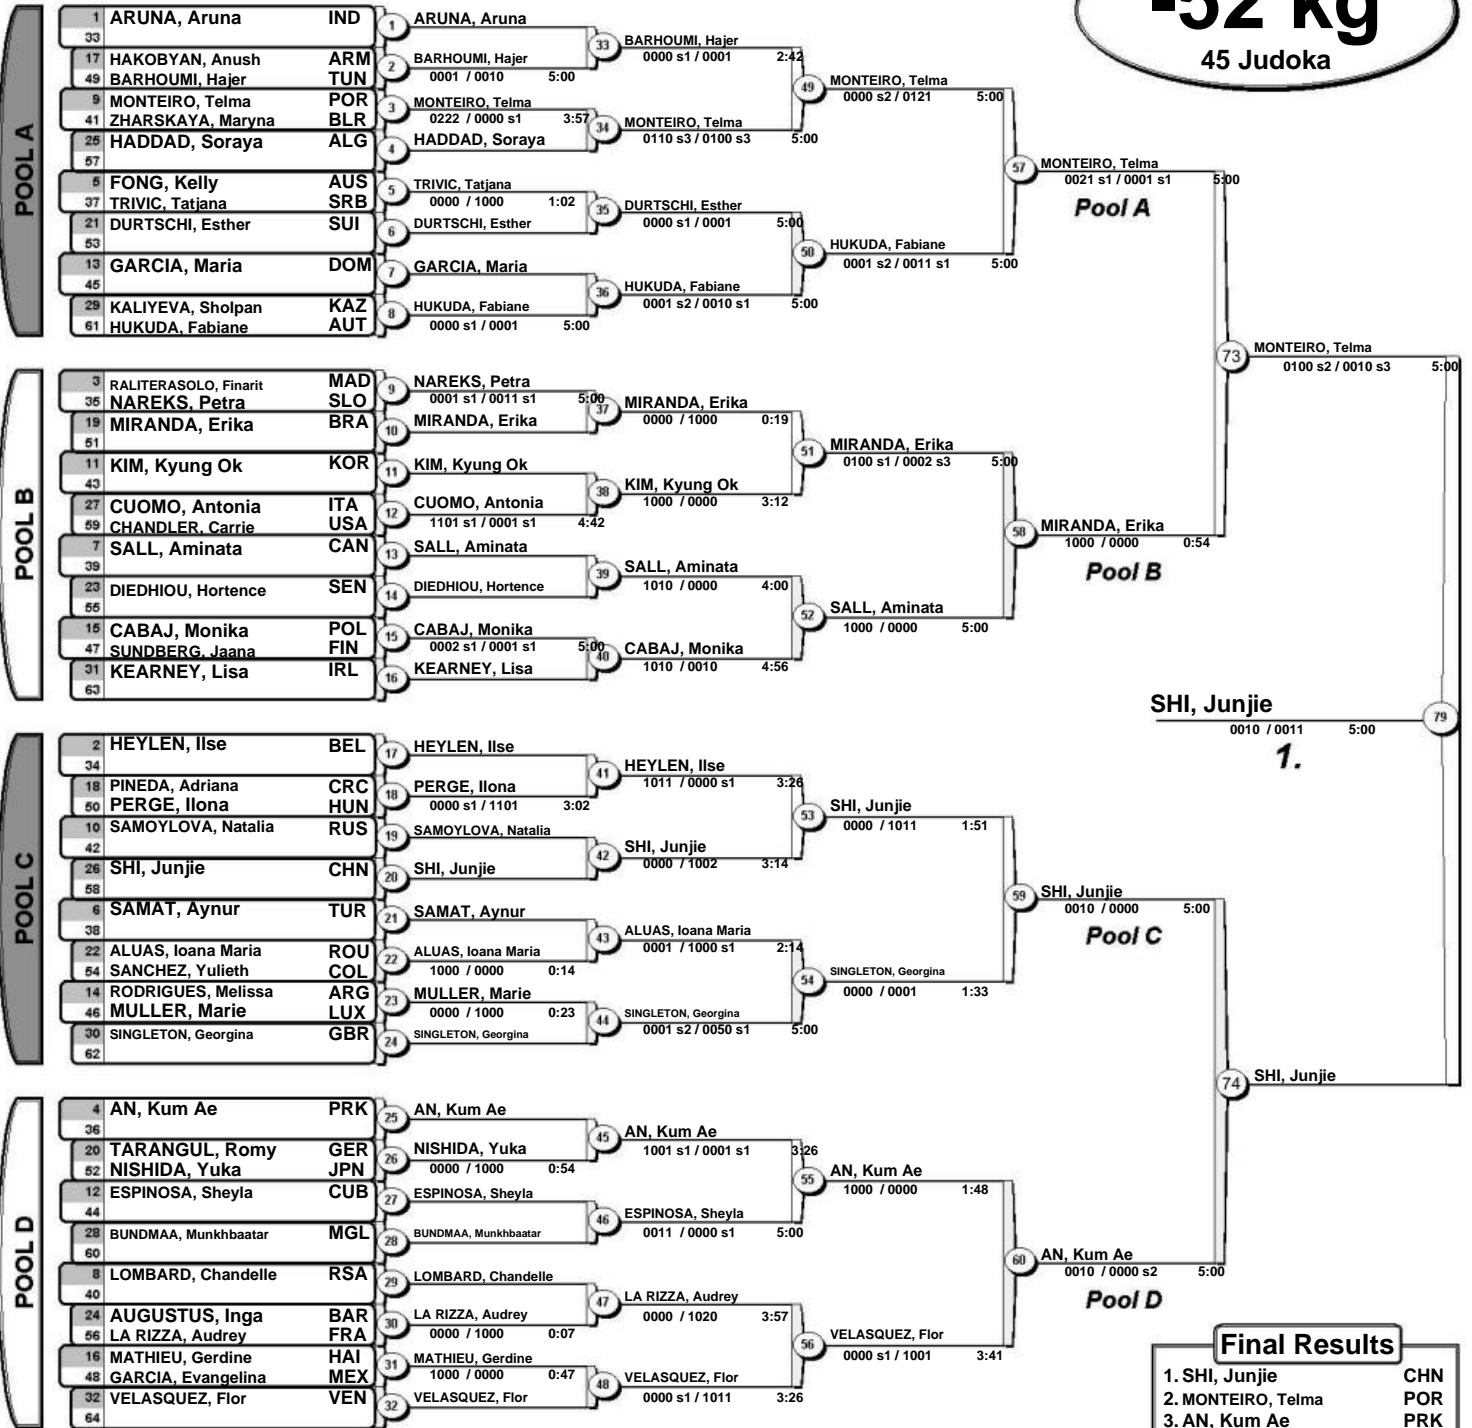

World Championships 2007

(BRA Rio de Janeiro, 13-16 September 2007)

-52 kg

45 Judoka