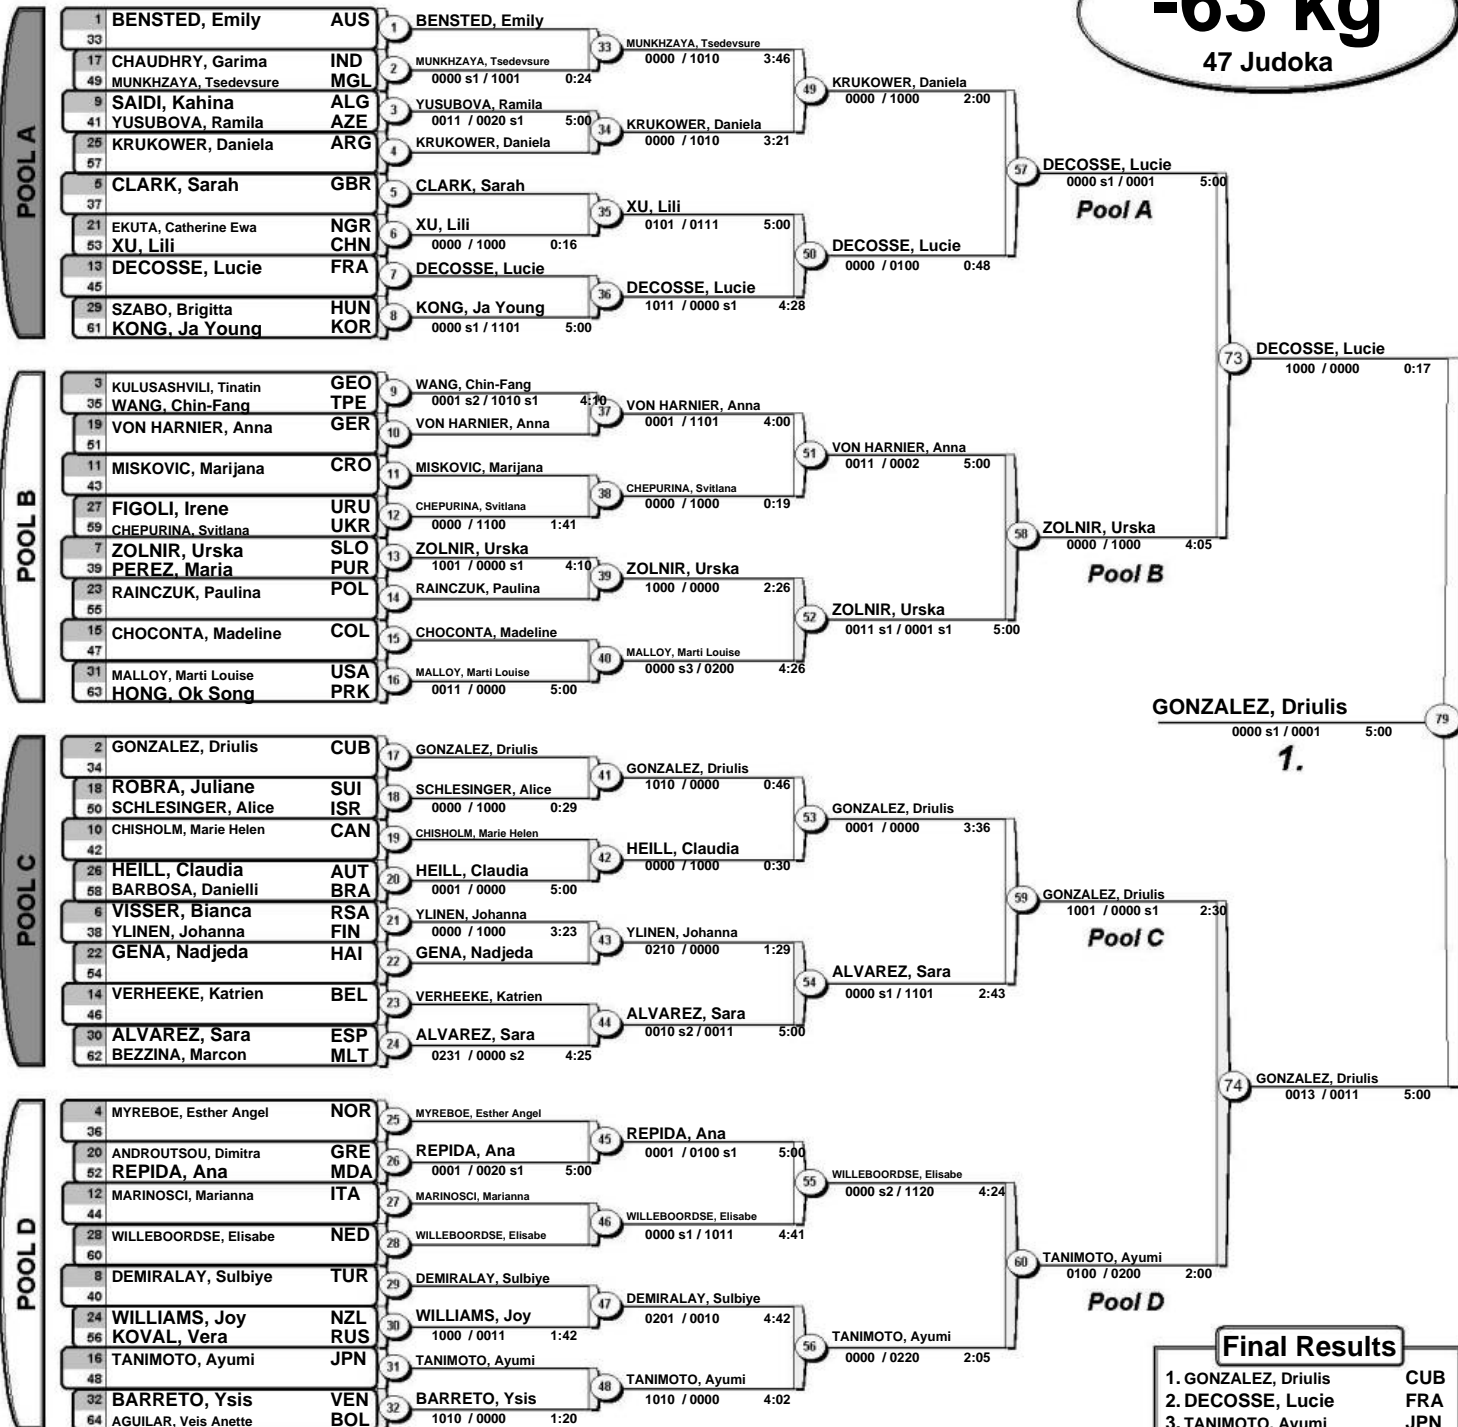

World Championships 2007

(BRA Rio de Janeiro, 13-16 September 2007)

-63 kg

47 Judoka