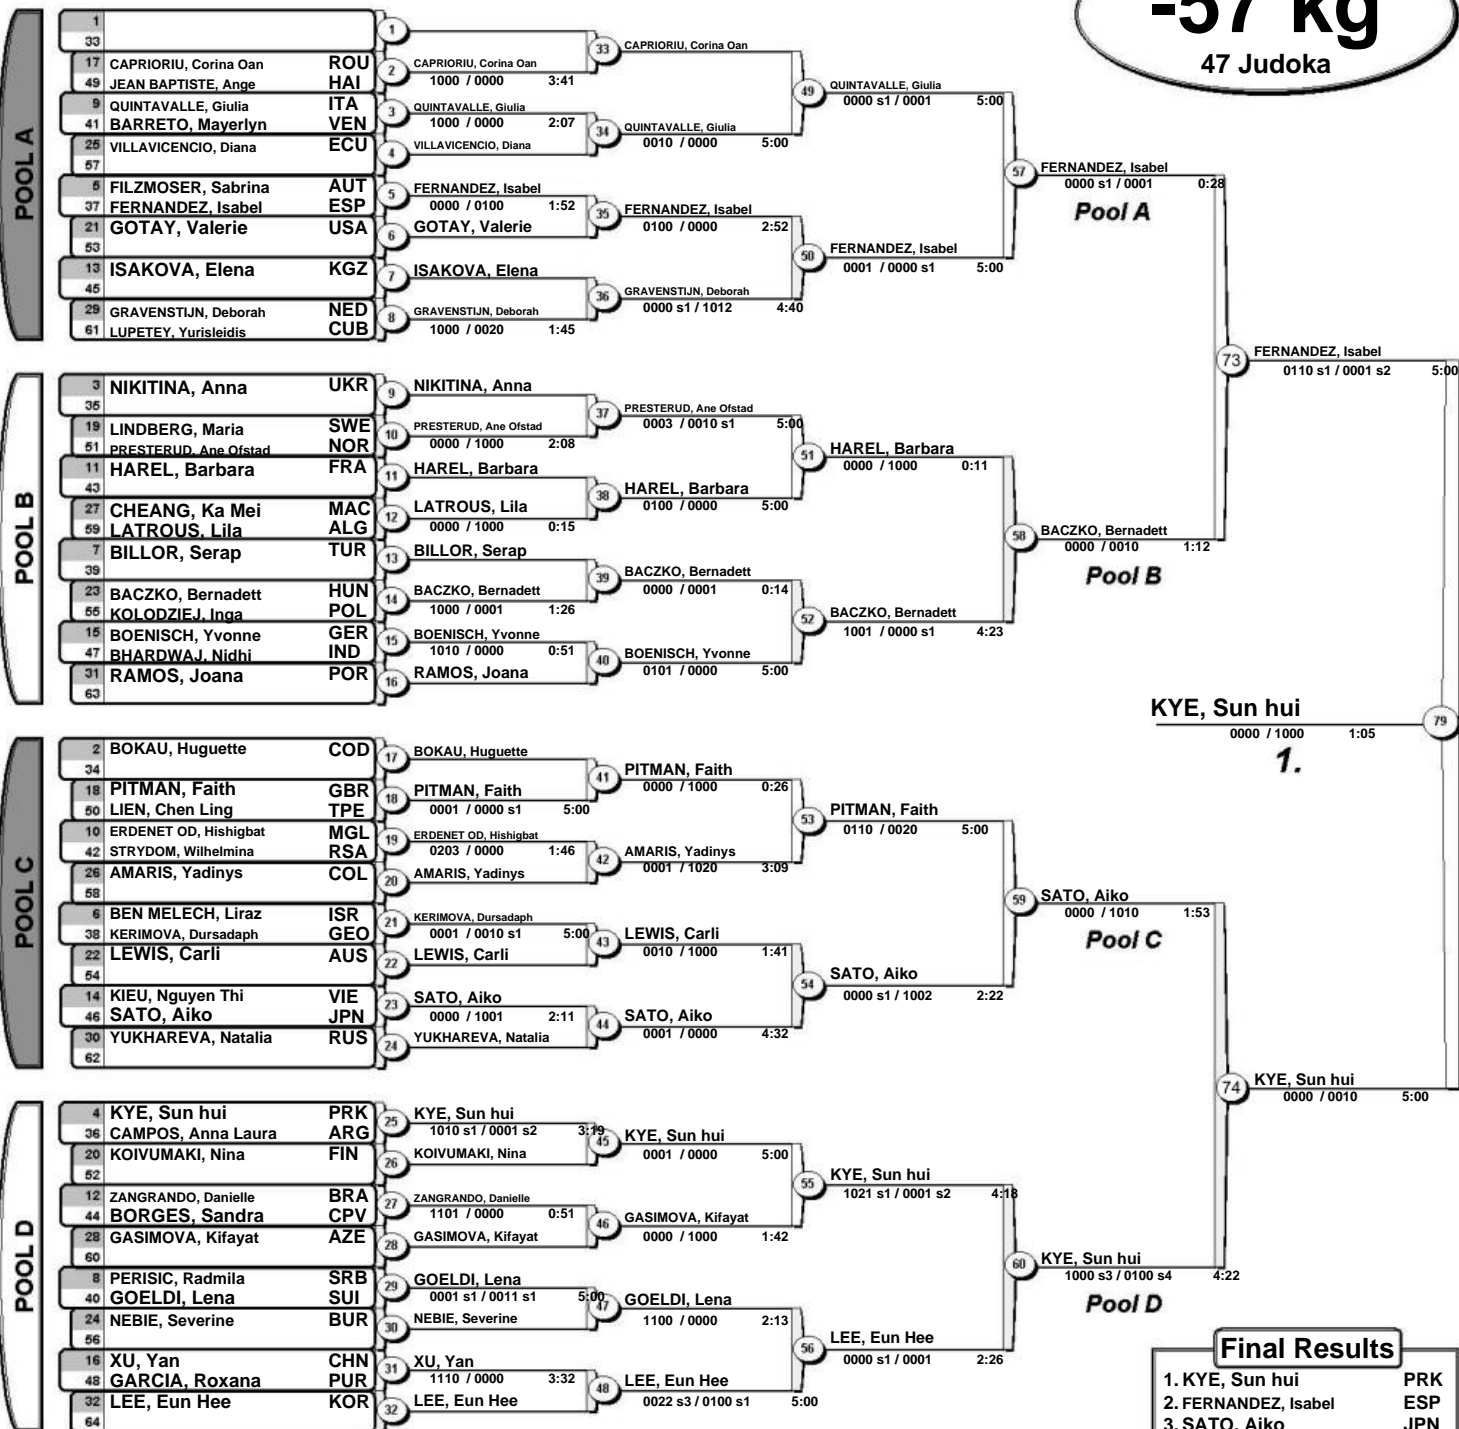

45 Judoka

Repechage

World Championships 2007

(BRA Rio de Janeiro, 13-16 September 2007)

-57 kg

47 Judoka

Repechage

World Championships 2007