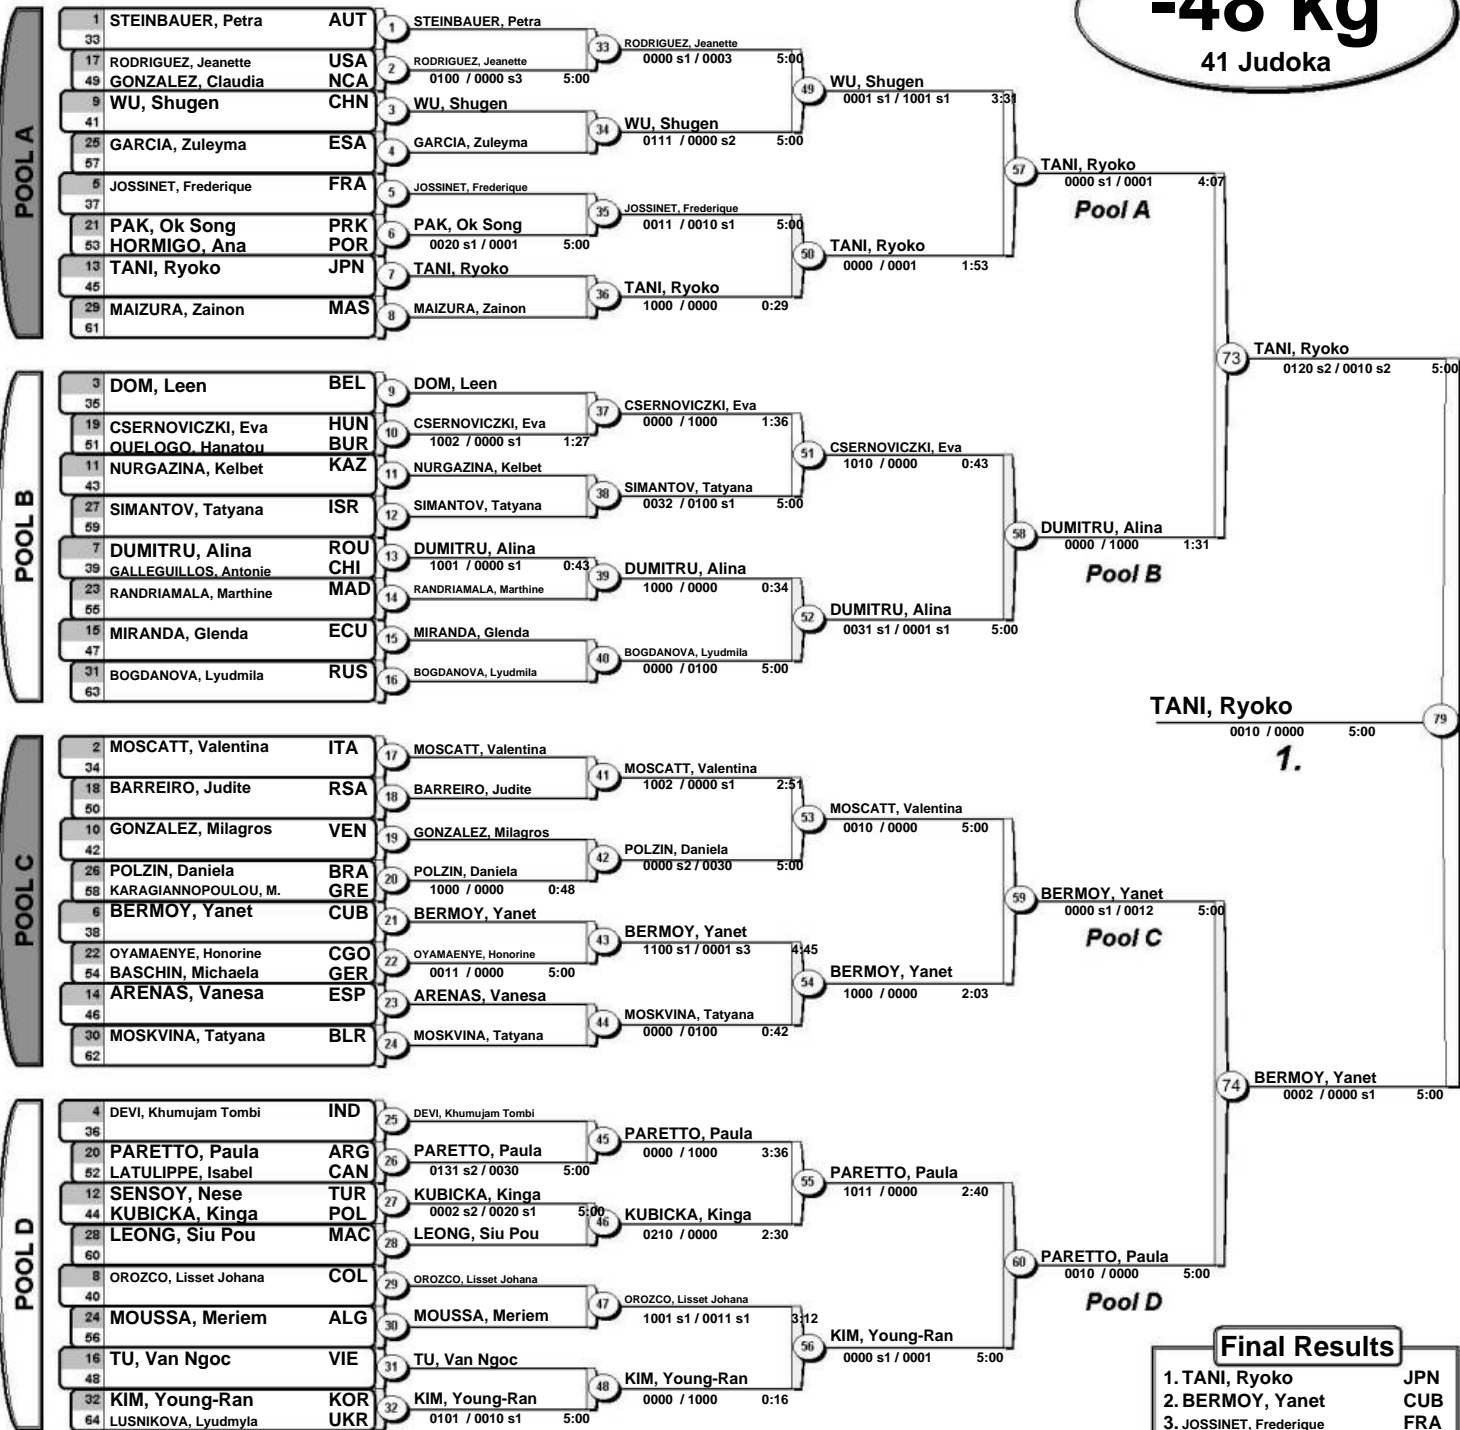

World Championships 2007

(BRA Rio de Janeiro, 13-16 September 2007)

-48 kg

41 Judoka

Repechage

World Championships 2007

(BRA Rio de Janeiro, 13-16 September 2007)

-52 kg

45 Judoka

Repechage

World Championships 2007

(BRA Rio de Janeiro, 13-16 September 2007)

-57 kg

47 Judoka

Repechage

World Championships 2007