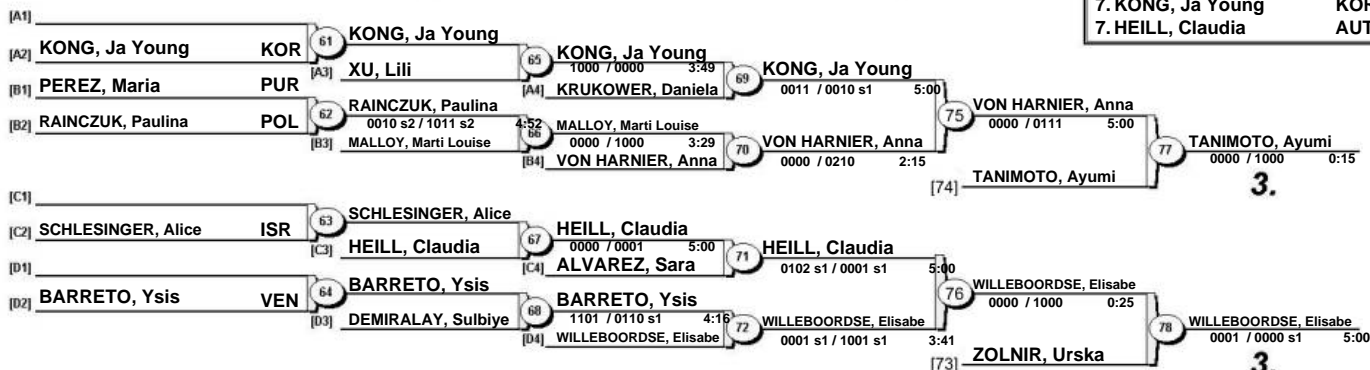

World Championships 2007

(BRA Rio de Janeiro, 13-16 September 2007)

-63 kg

47 Judoka

Repechage