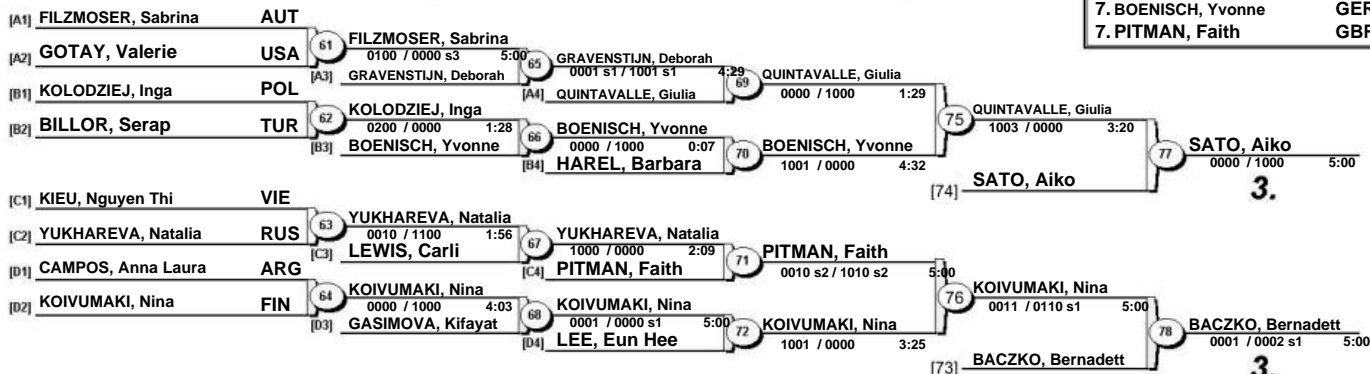

World Championships 2007

(BRA Rio de Janeiro, 13-16 September 2007)

-48 kg

41 Judoka

Repechage

World Championships 2007

(BRA Rio de Janeiro, 13-16 September 2007)

-52 kg

45 Judoka

Repechage

World Championships 2007

(BRA Rio de Janeiro, 13-16 September 2007)

-57 kg

47 Judoka

Repechage

World Championships 2007

(BRA Rio de Janeiro, 13-16 September 2007)

-63 kg

47 Judoka

Repechage

World Championships 2007

(BRA Rio de Janeiro, 13-16 September 2007)

-70 kg

33 Judoka

Repechage

World Championships 2007

(BRA Rio de Janeiro, 13-16 September 2007)

-78 kg

32 Judoka

POOL A

1	MOSKALYUK, Vera	RUS	1	MOSKALYUK, Vera	0210 / 0000	1:11
17	LAISHLEY, Sharlene	RSA	17	SILVA, Edinanci	0001 / 1020	5:00
9	SILVA, Edinanci	BRA	2	SILVA, Edinanci	1020 s1 / 0001	3:14
25	OKODOMBE, Christelle	CMR	25	NAKAZAWA, Sae	0000 s2 / 0010	5:00
5	ARSCOTT, Catherine	AUS	3	MANDIC, Vanja	0000 / 0210	3:21
21	MANDIC, Vanja	SRB	3	MANDIC, Vanja	0000 / 0210	3:21
13	NAKAZAWA, Sae	JPN	4	NAKAZAWA, Sae	1100 / 0000	0:36
29	EIGLOVA, Alena	CZE	4	NAKAZAWA, Sae	1100 / 0000	0:36