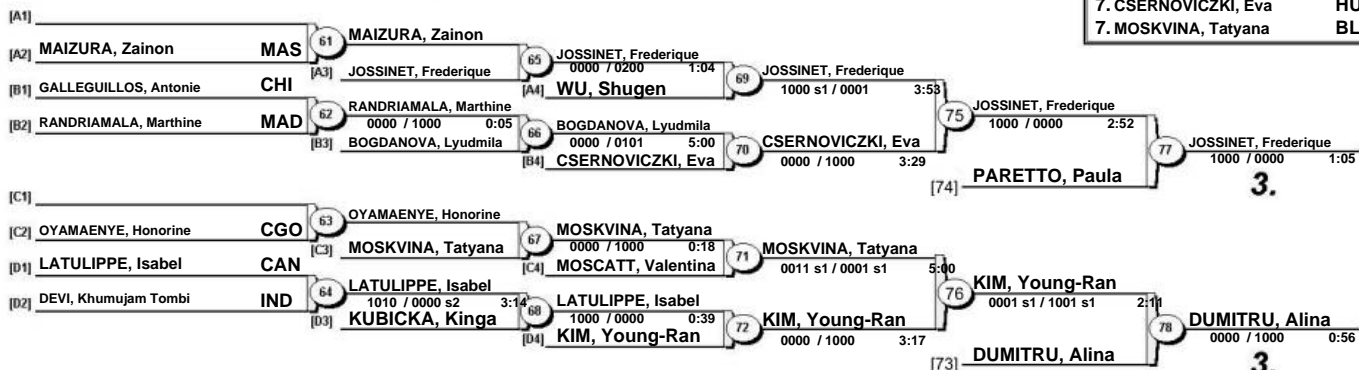

World Championships 2007

(BRA Rio de Janeiro, 13-16 September 2007)

-48 kg

41 Judoka

Repechage

World Championships 2007

(BRA Rio de Janeiro, 13-16 September 2007)

-52 kg

45 Judoka

Repechage

World Championships 2007

(BRA Rio de Janeiro, 13-16 September 2007)

-57 kg

47 Judoka

Repechage

World Championships 2007