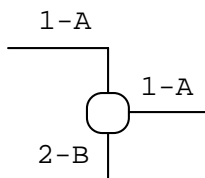

Resultados Finales

- 1º KRUKOWER Daniela (ARG)
- 2º LENZI Lilian (BRA)
- 3º ALVEAR Yuri (COL)
- 3º FIGOLI Irene (URU)
- 5º BARRETO Isis (VEN)
- 5º MAZA Diana (ECU)

Legend

DWI:	Not Weight
DNA:	Not Show
HKD:	Direct Hansok.