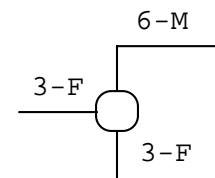

Resultados Finales

- 1º KRUKOWER Daniela (ARG)
- 2º LENZI Lilian (BRA)
- 3º ALVEAR Yuri (COL)
- 3º FIGOLI Irene (URU)
- 5º BARRETO Isis (VEN)
- 5º MAZA Diana (ECU)

Legend

DWI:	Not Weight
DNA:	Not Show
HKD:	Direct Hansok.